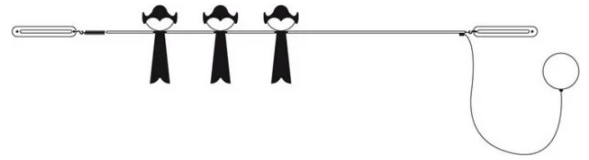

Le Rondini

Elio Martinelli

Typology Wall
Utilisation Indoor

colors

230V 3x 3 W 350 lm (1050lm)

indirect light

Wall lamp composed by two chromed conductors fixed to two support in painted metal, to fix the wall and by three swallows in painted aluminium, which can be positioned on two conductors. For Led bulbs (included). Complete of electronic driver 230/12V inside the wall stud in white lacquered aluminium.

Family Le Rondini
 Typology Wall
 Utilisation Indoor

Dimensions

Profondità 28 cm
 Lunghezza 162 cm
 Power supply cable length 0 cm
 Weight 2 Kg

Materials

Structure brass Elementi ironaluminium
 Canopy iron